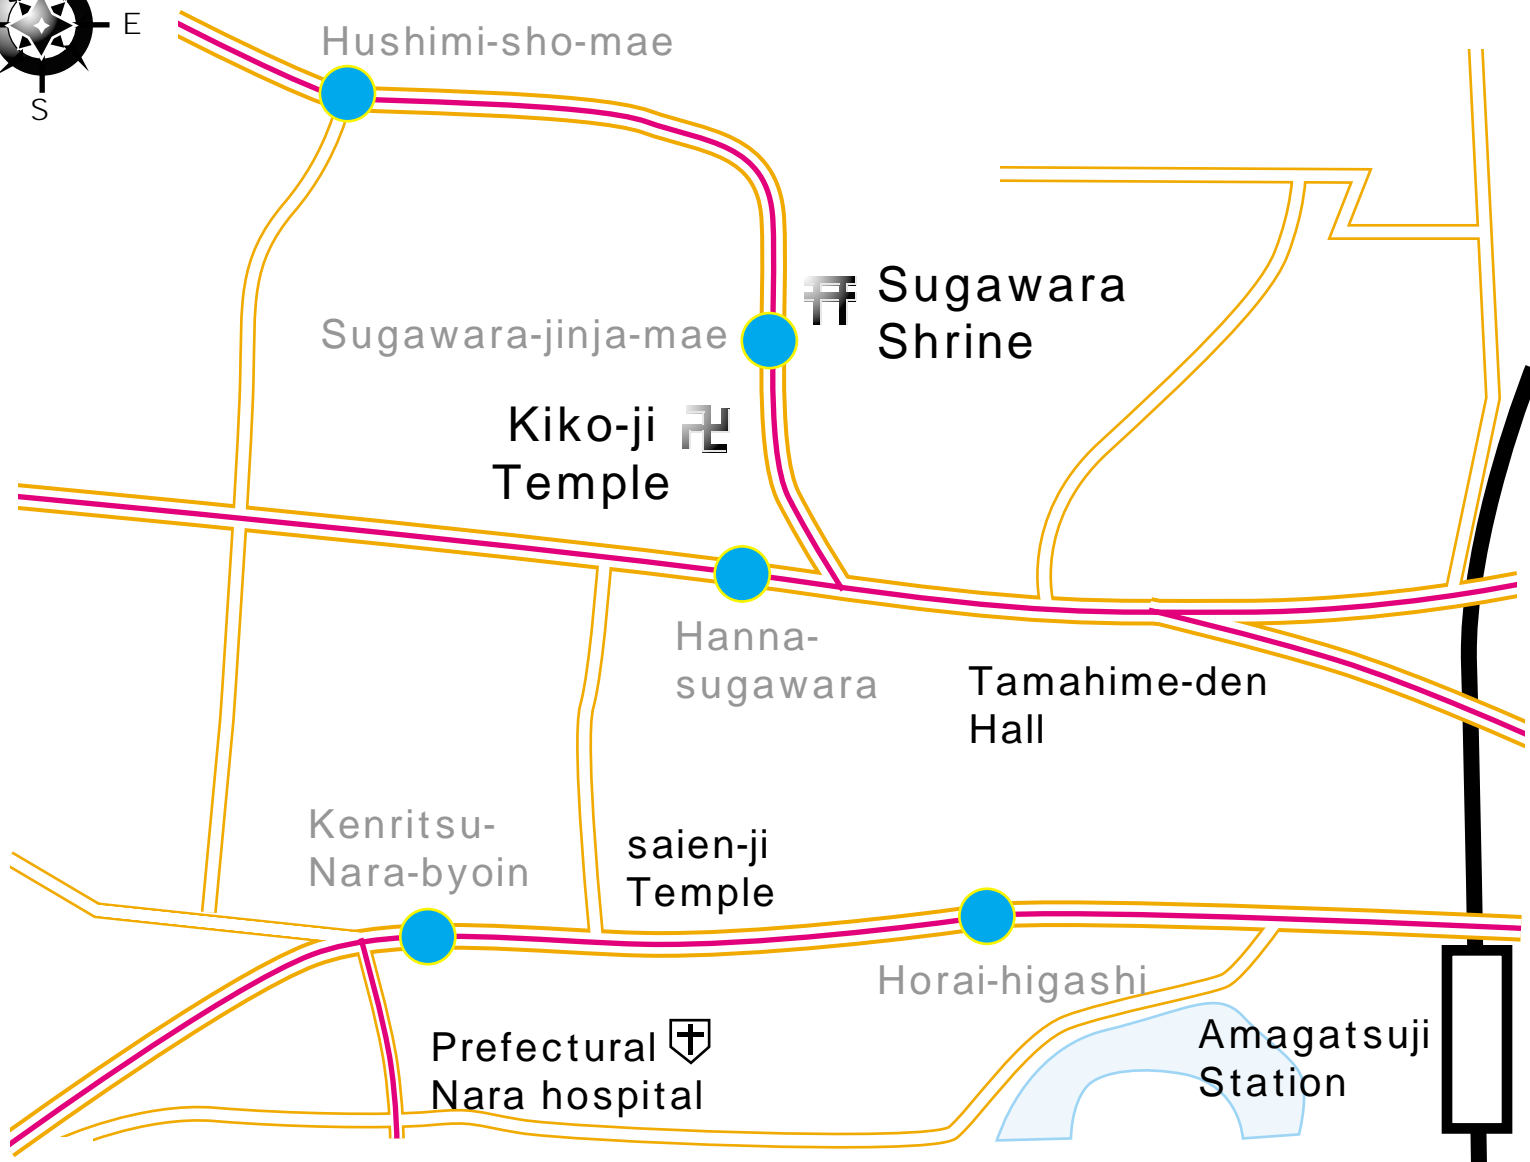

☐ Hushimi primary school

Kintetsu
Kashihara
Line

Hushimi-sho-mae

Sugawara-jinja-mae

☩ Sugawara Shrine

Kiko-ji ☩
Temple

Hanna-
sugawara

Tamahime-den
Hall

Kenritsu-
Nara-byoin

saien-ji
Temple

Prefectural ☩
Nara hospital

Horai-higashi

Amagatsuji
Station